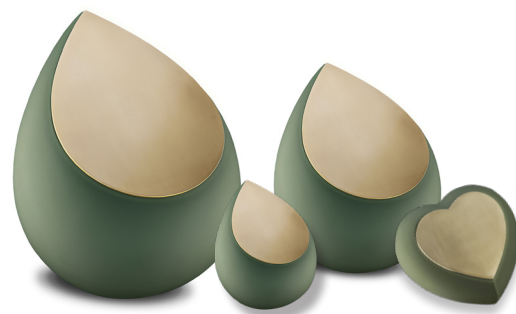

Available in starlight blue
Keepsake 76mm \$85
Heart 74mm \$185
Large 251mm \$575

LOVEURN HEART SERIES (BRASS)

Available in pewter, bronze, indigo speckle & floral

Keepsake	76mm	\$155
Stand	60mm	\$50

CLASSIC TERRYBEAR (BRASS)

Available in bronze & pewter

Keepsake	71mm	\$55
Large	262mm	\$295

AVALON SERIES (BRASS)

Available in pewter & bronze

Keepsake	71mm	\$80
Large	244mm	\$495

DROP SERIES (BRASS)

Available in sage green only

Keepsake	78mm	\$130
Heart	45mm	\$145
Medium*	150mm	\$305
Large	245mm	\$565

*Medium may not fit all of the ash

CRESCENT TALL

Keepsake	76mm	\$125
Large	265mm	\$495

ELITE (BRASS)

Keepsake	69mm	\$65
Heart*	69mm	\$165
Large	229mm	\$425

*Heart stand included in the price

TEAR DROP (BRASS)