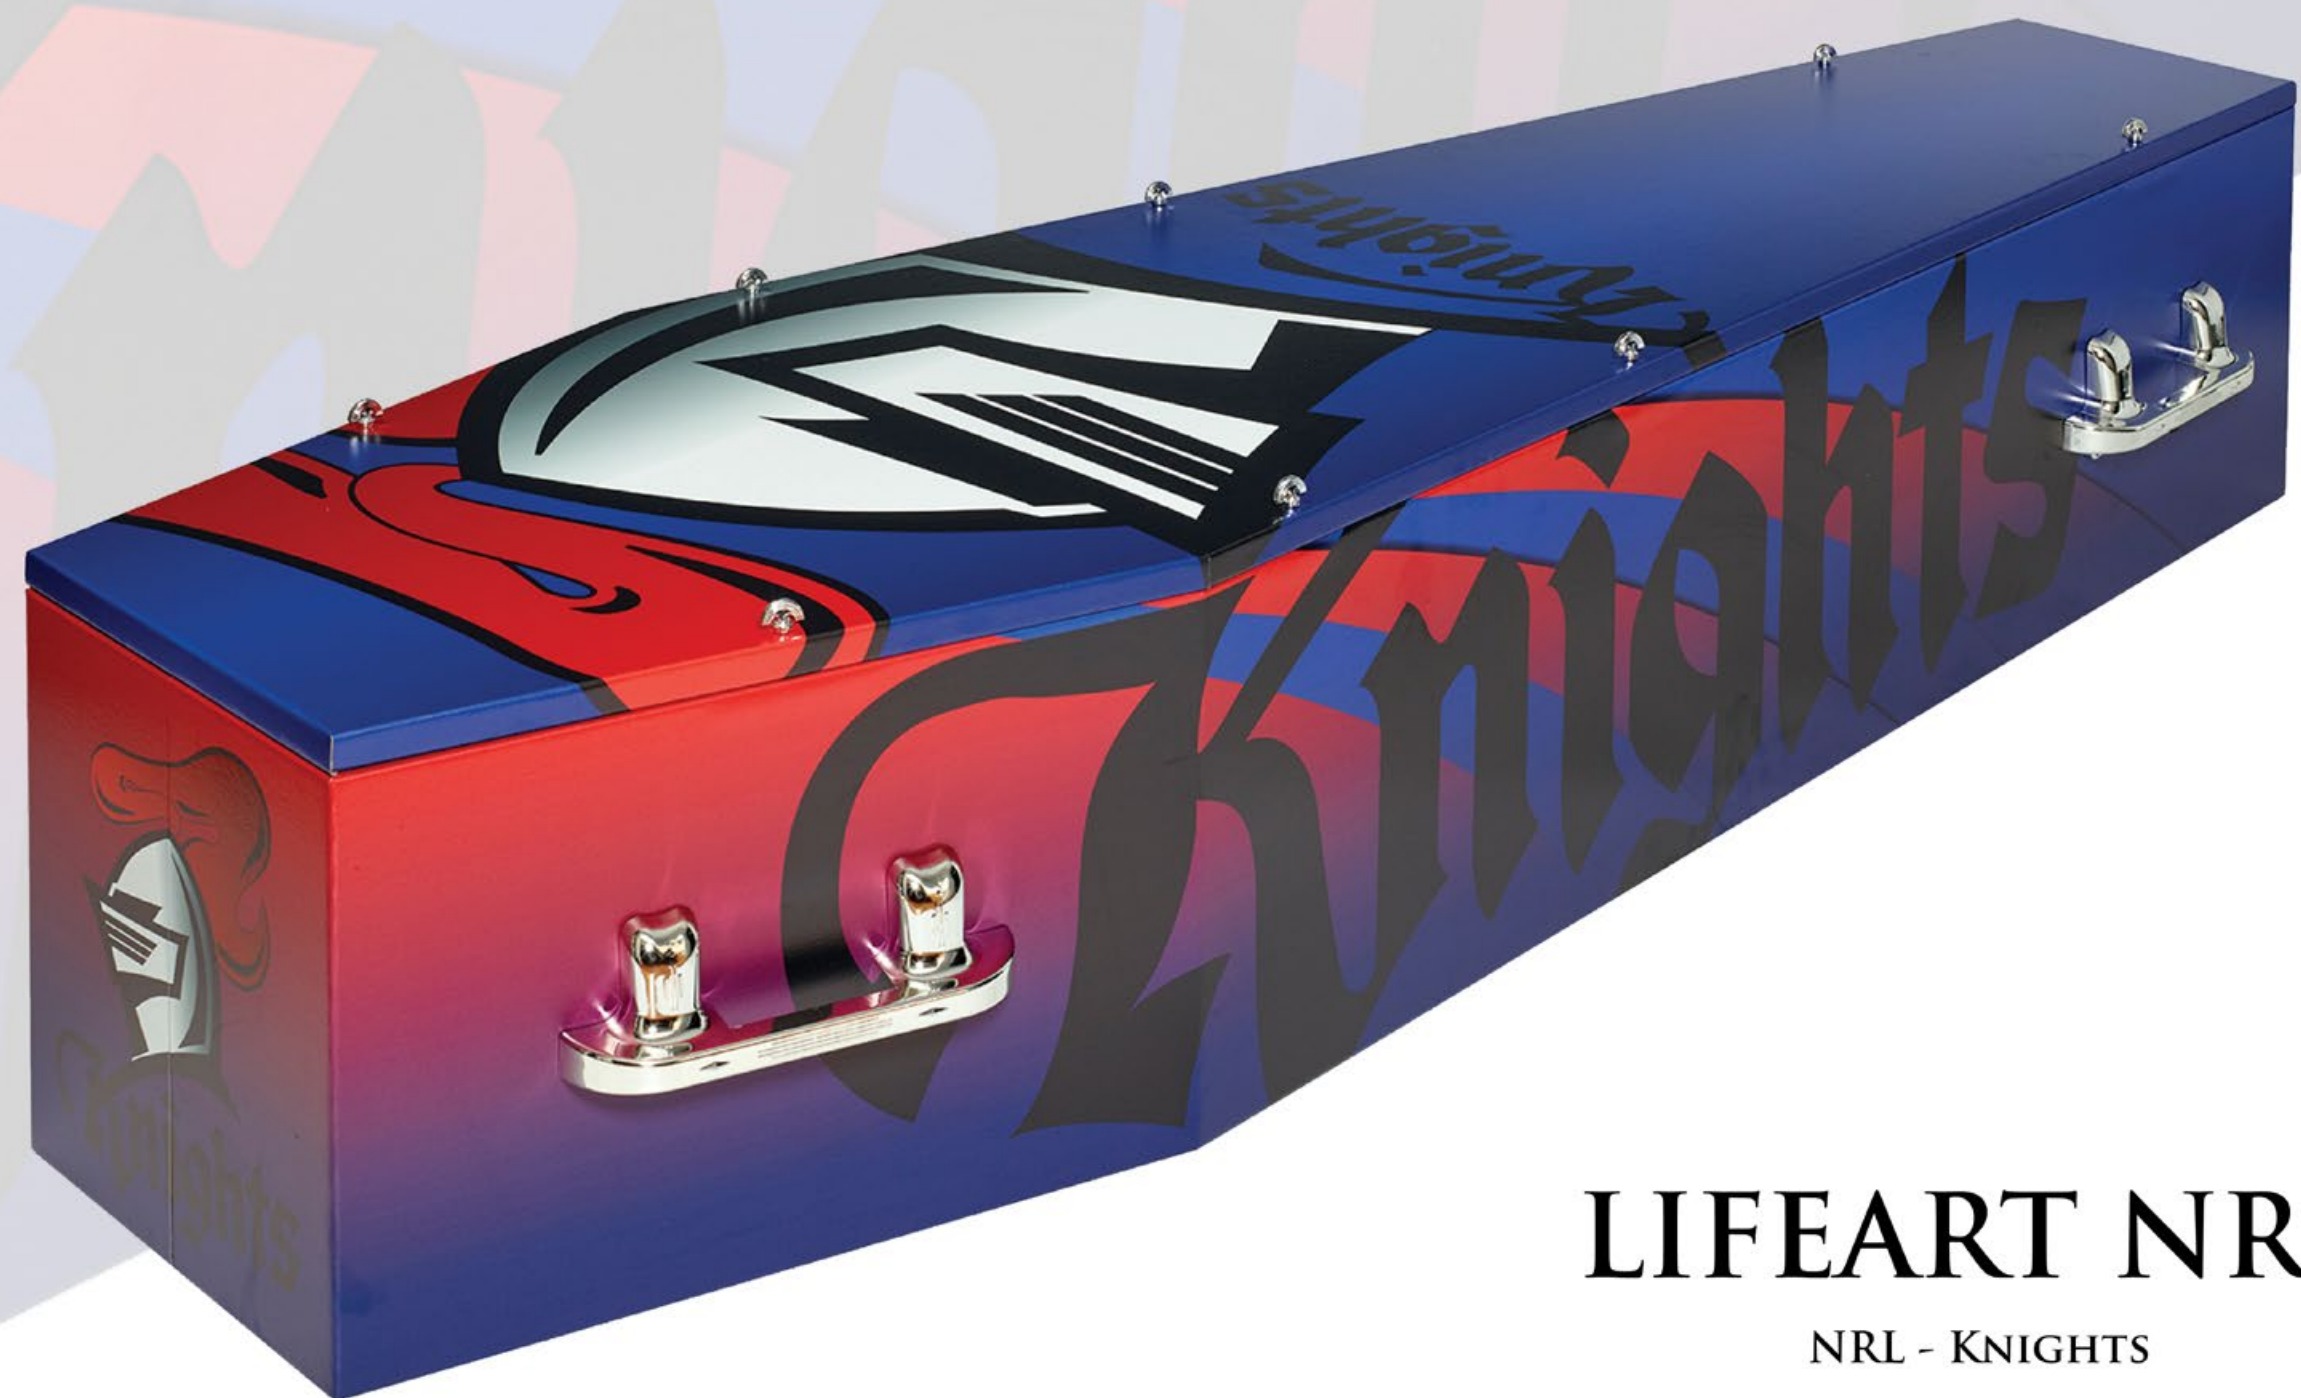

LIFEART NRL

NRL - KNIGHTS