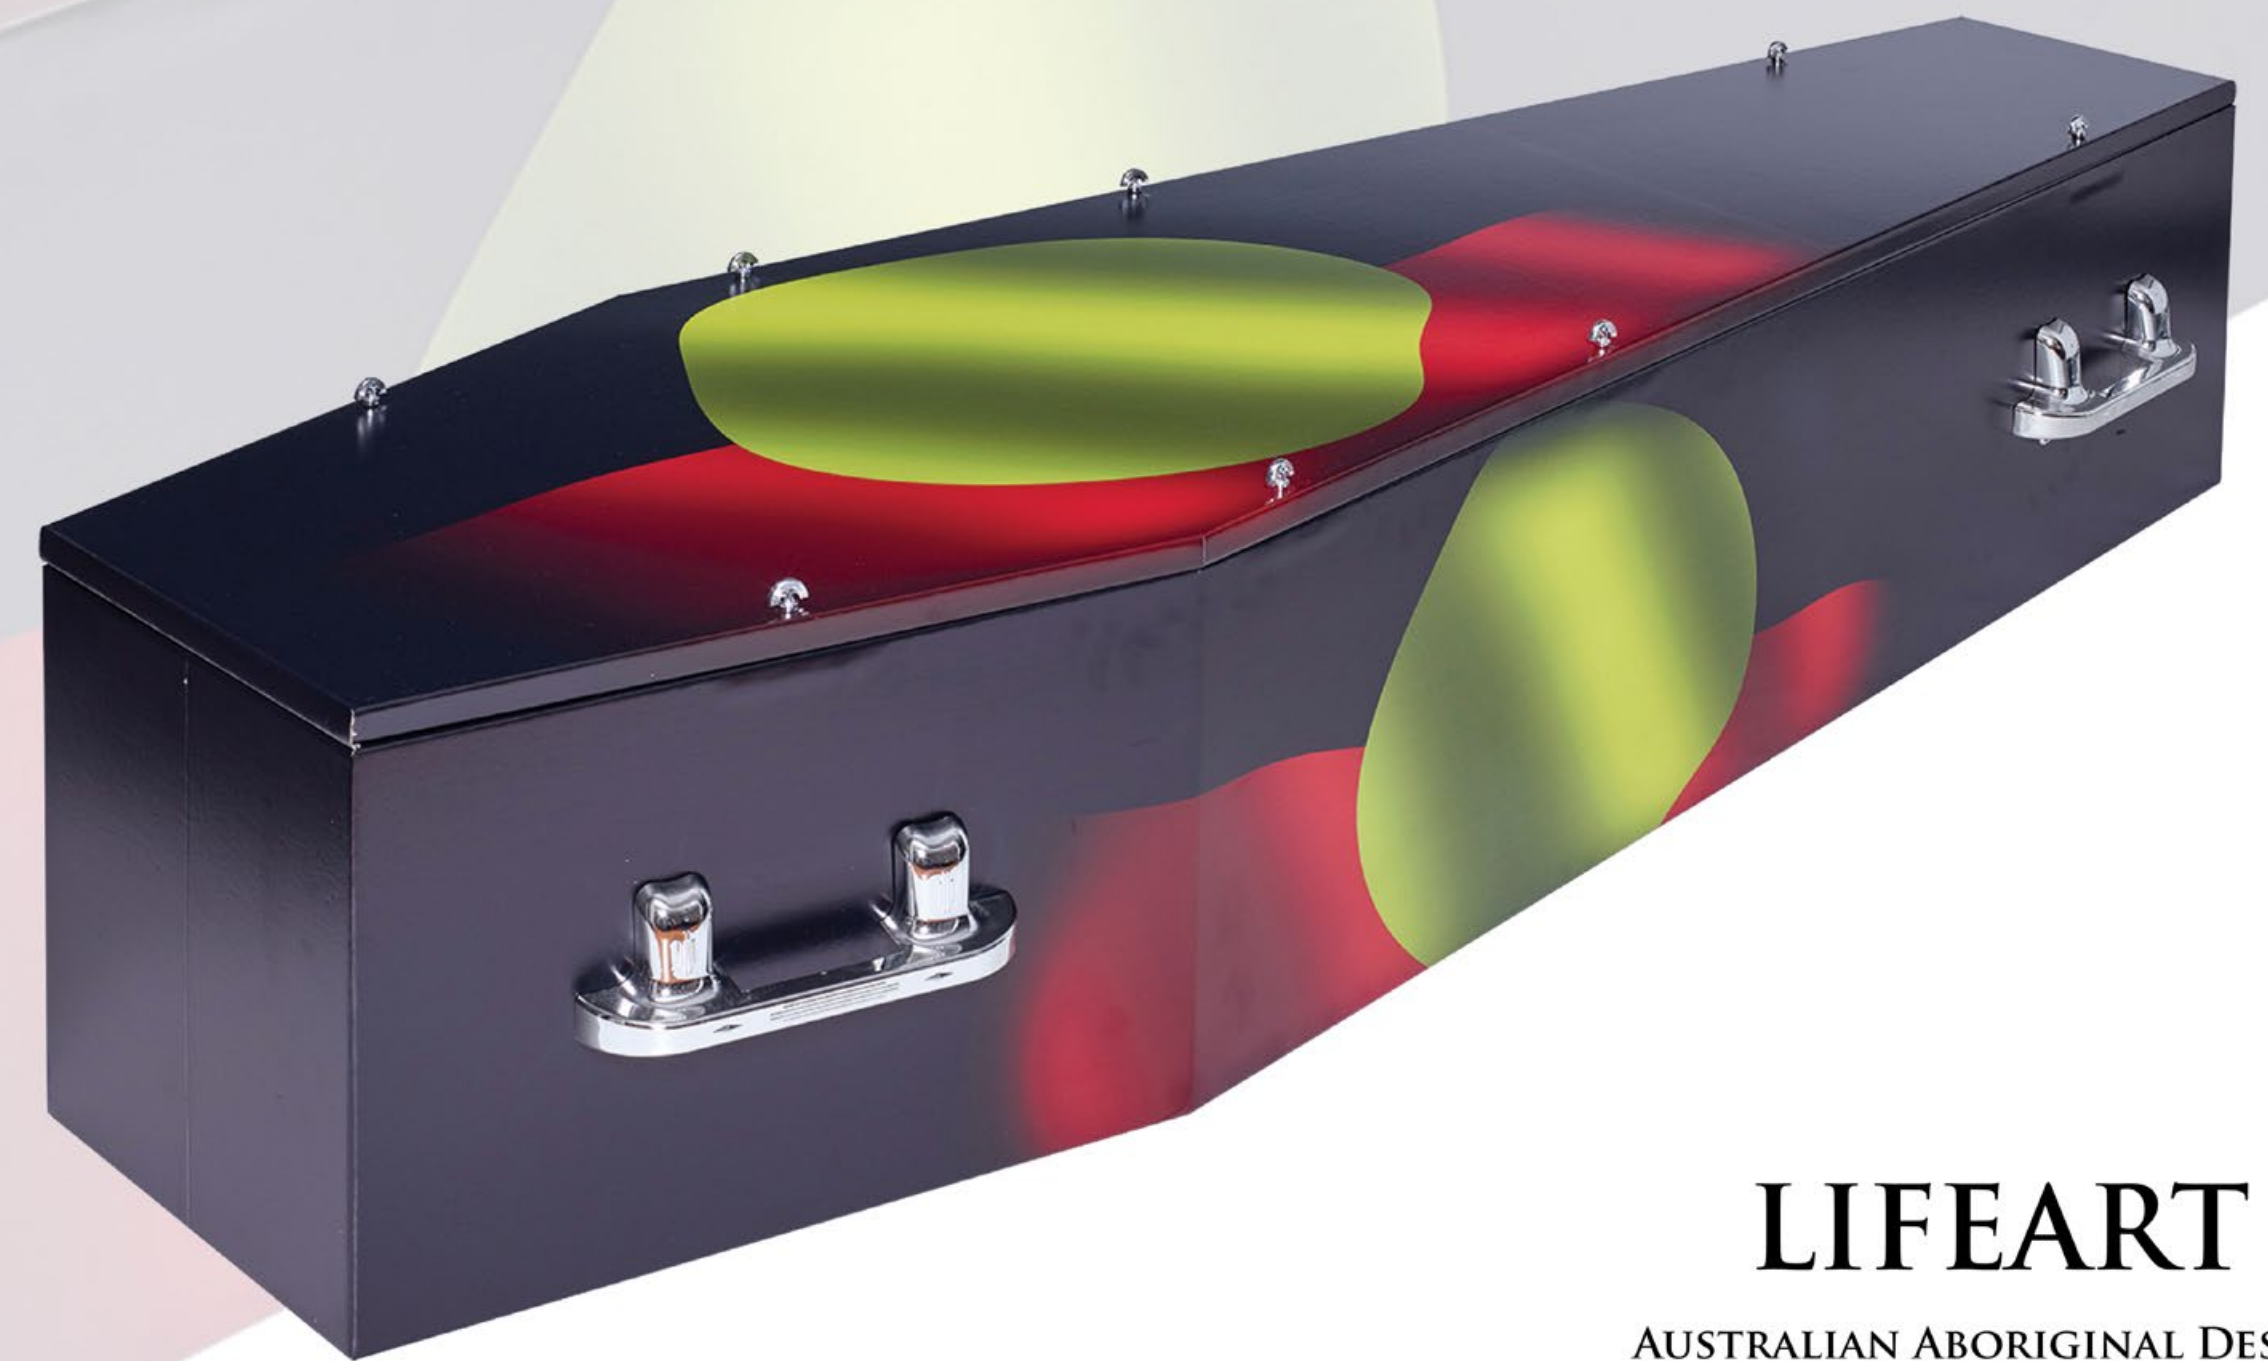

LIFEART
AUSTRALIAN ABORIGINAL DESIGN