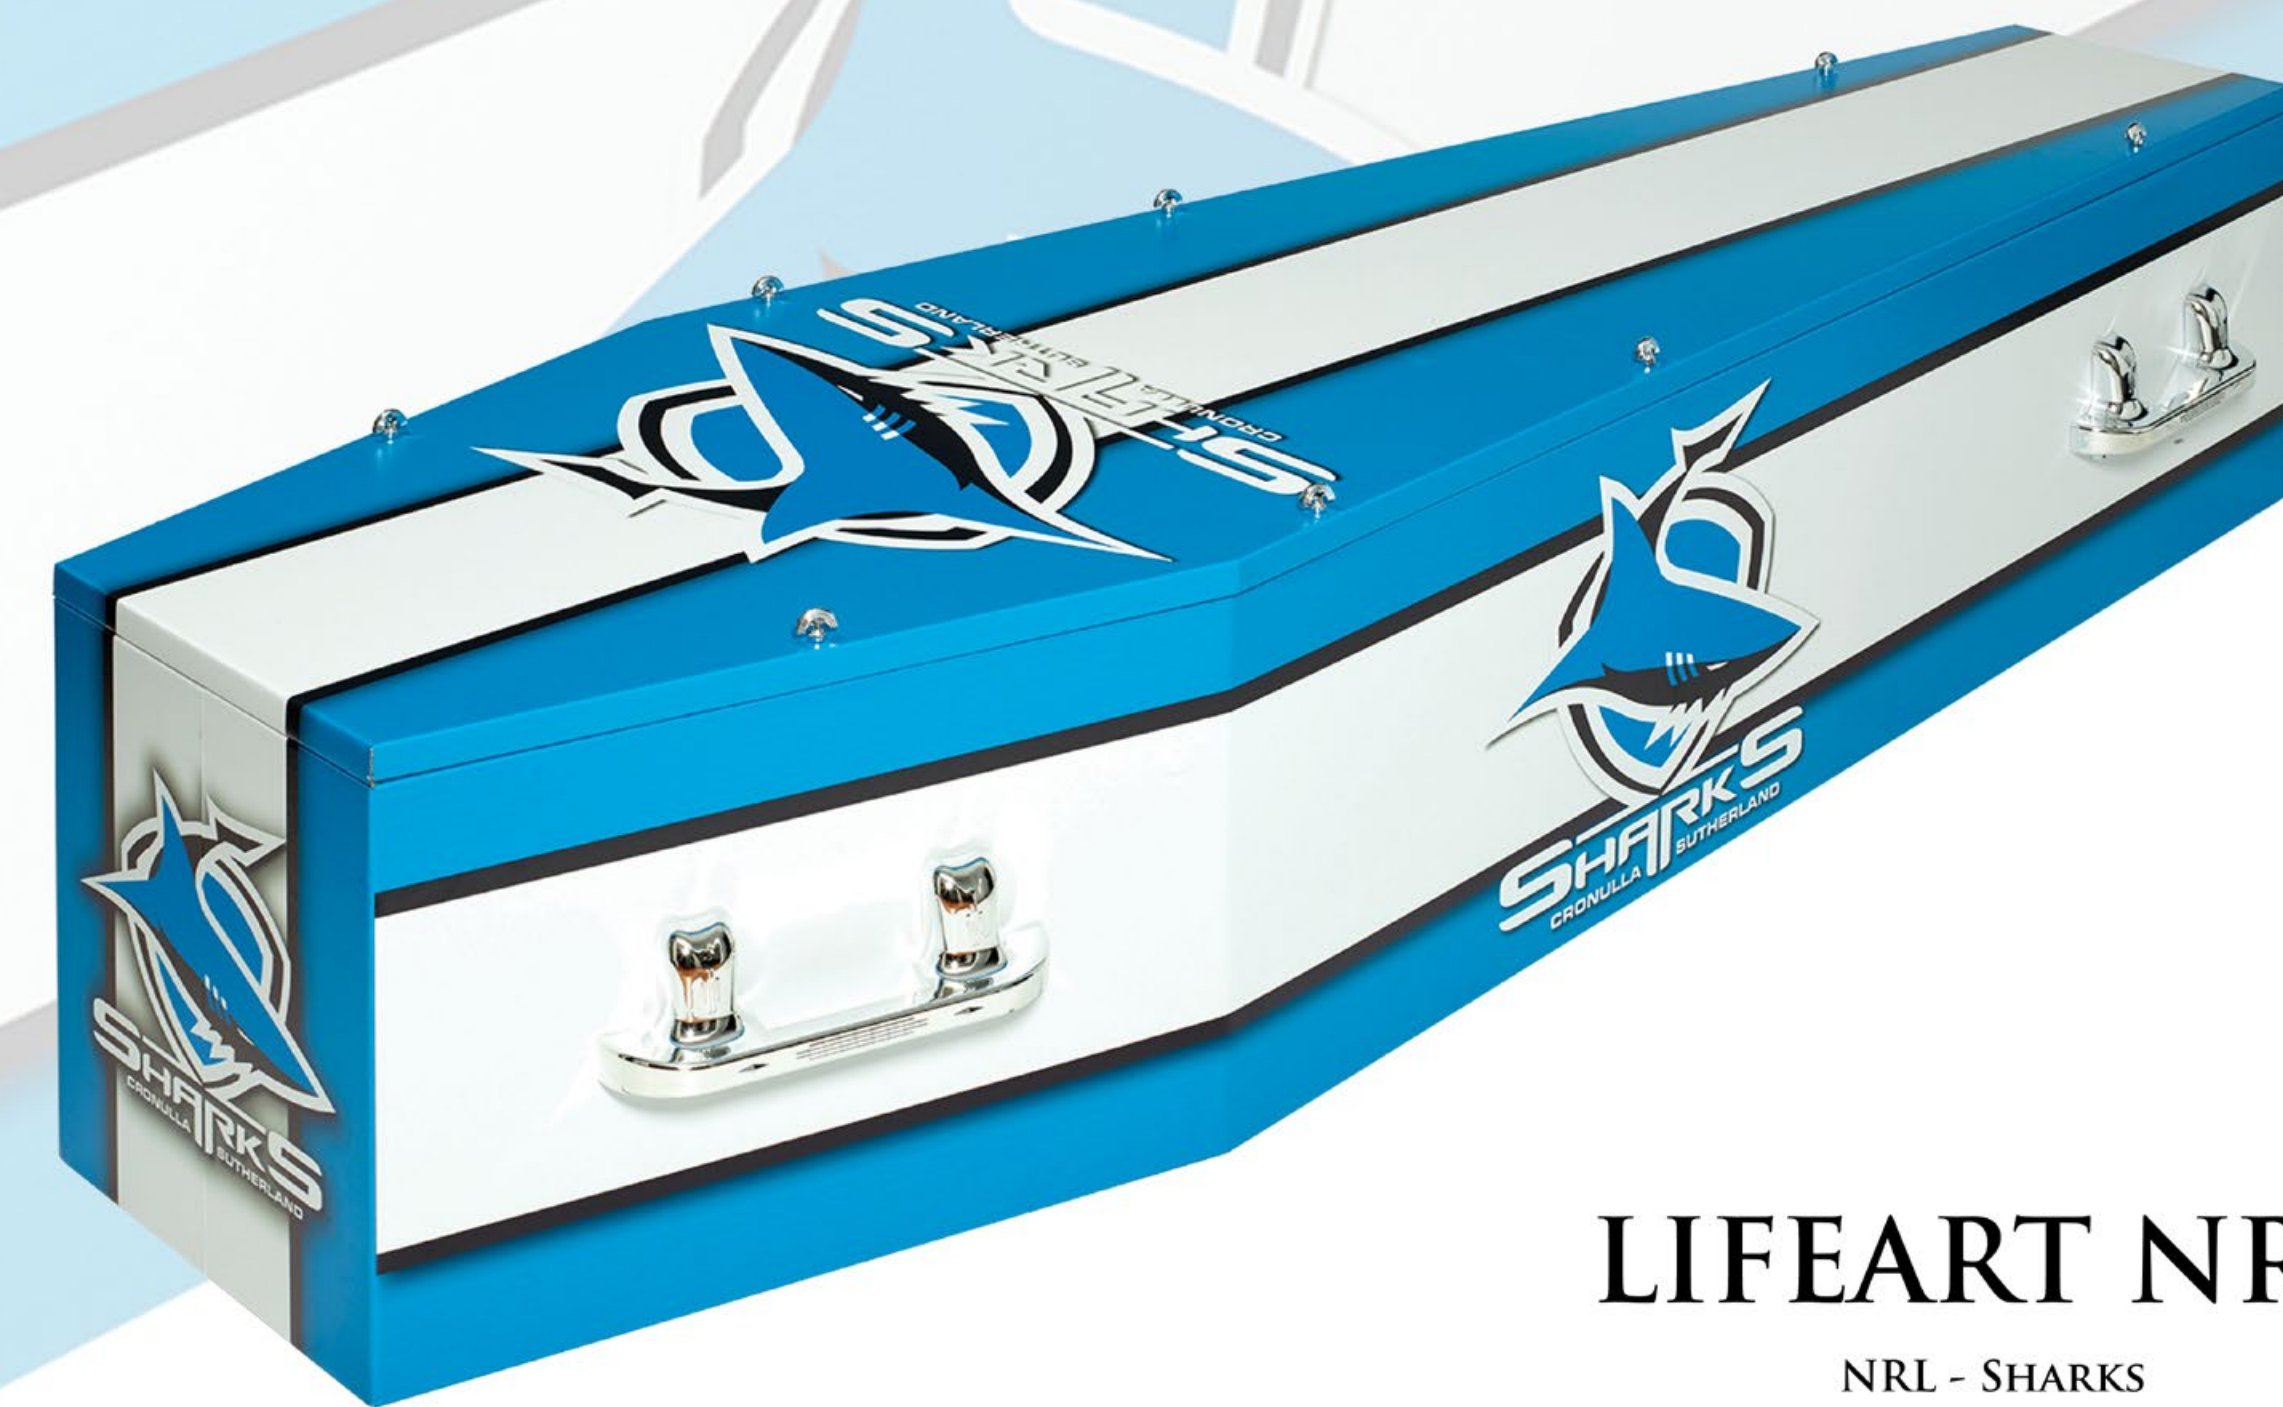

LIFEART NRL

NRL - SHARKS

LIFEART

Material: Cardboard
Interior: Plisse

$1600