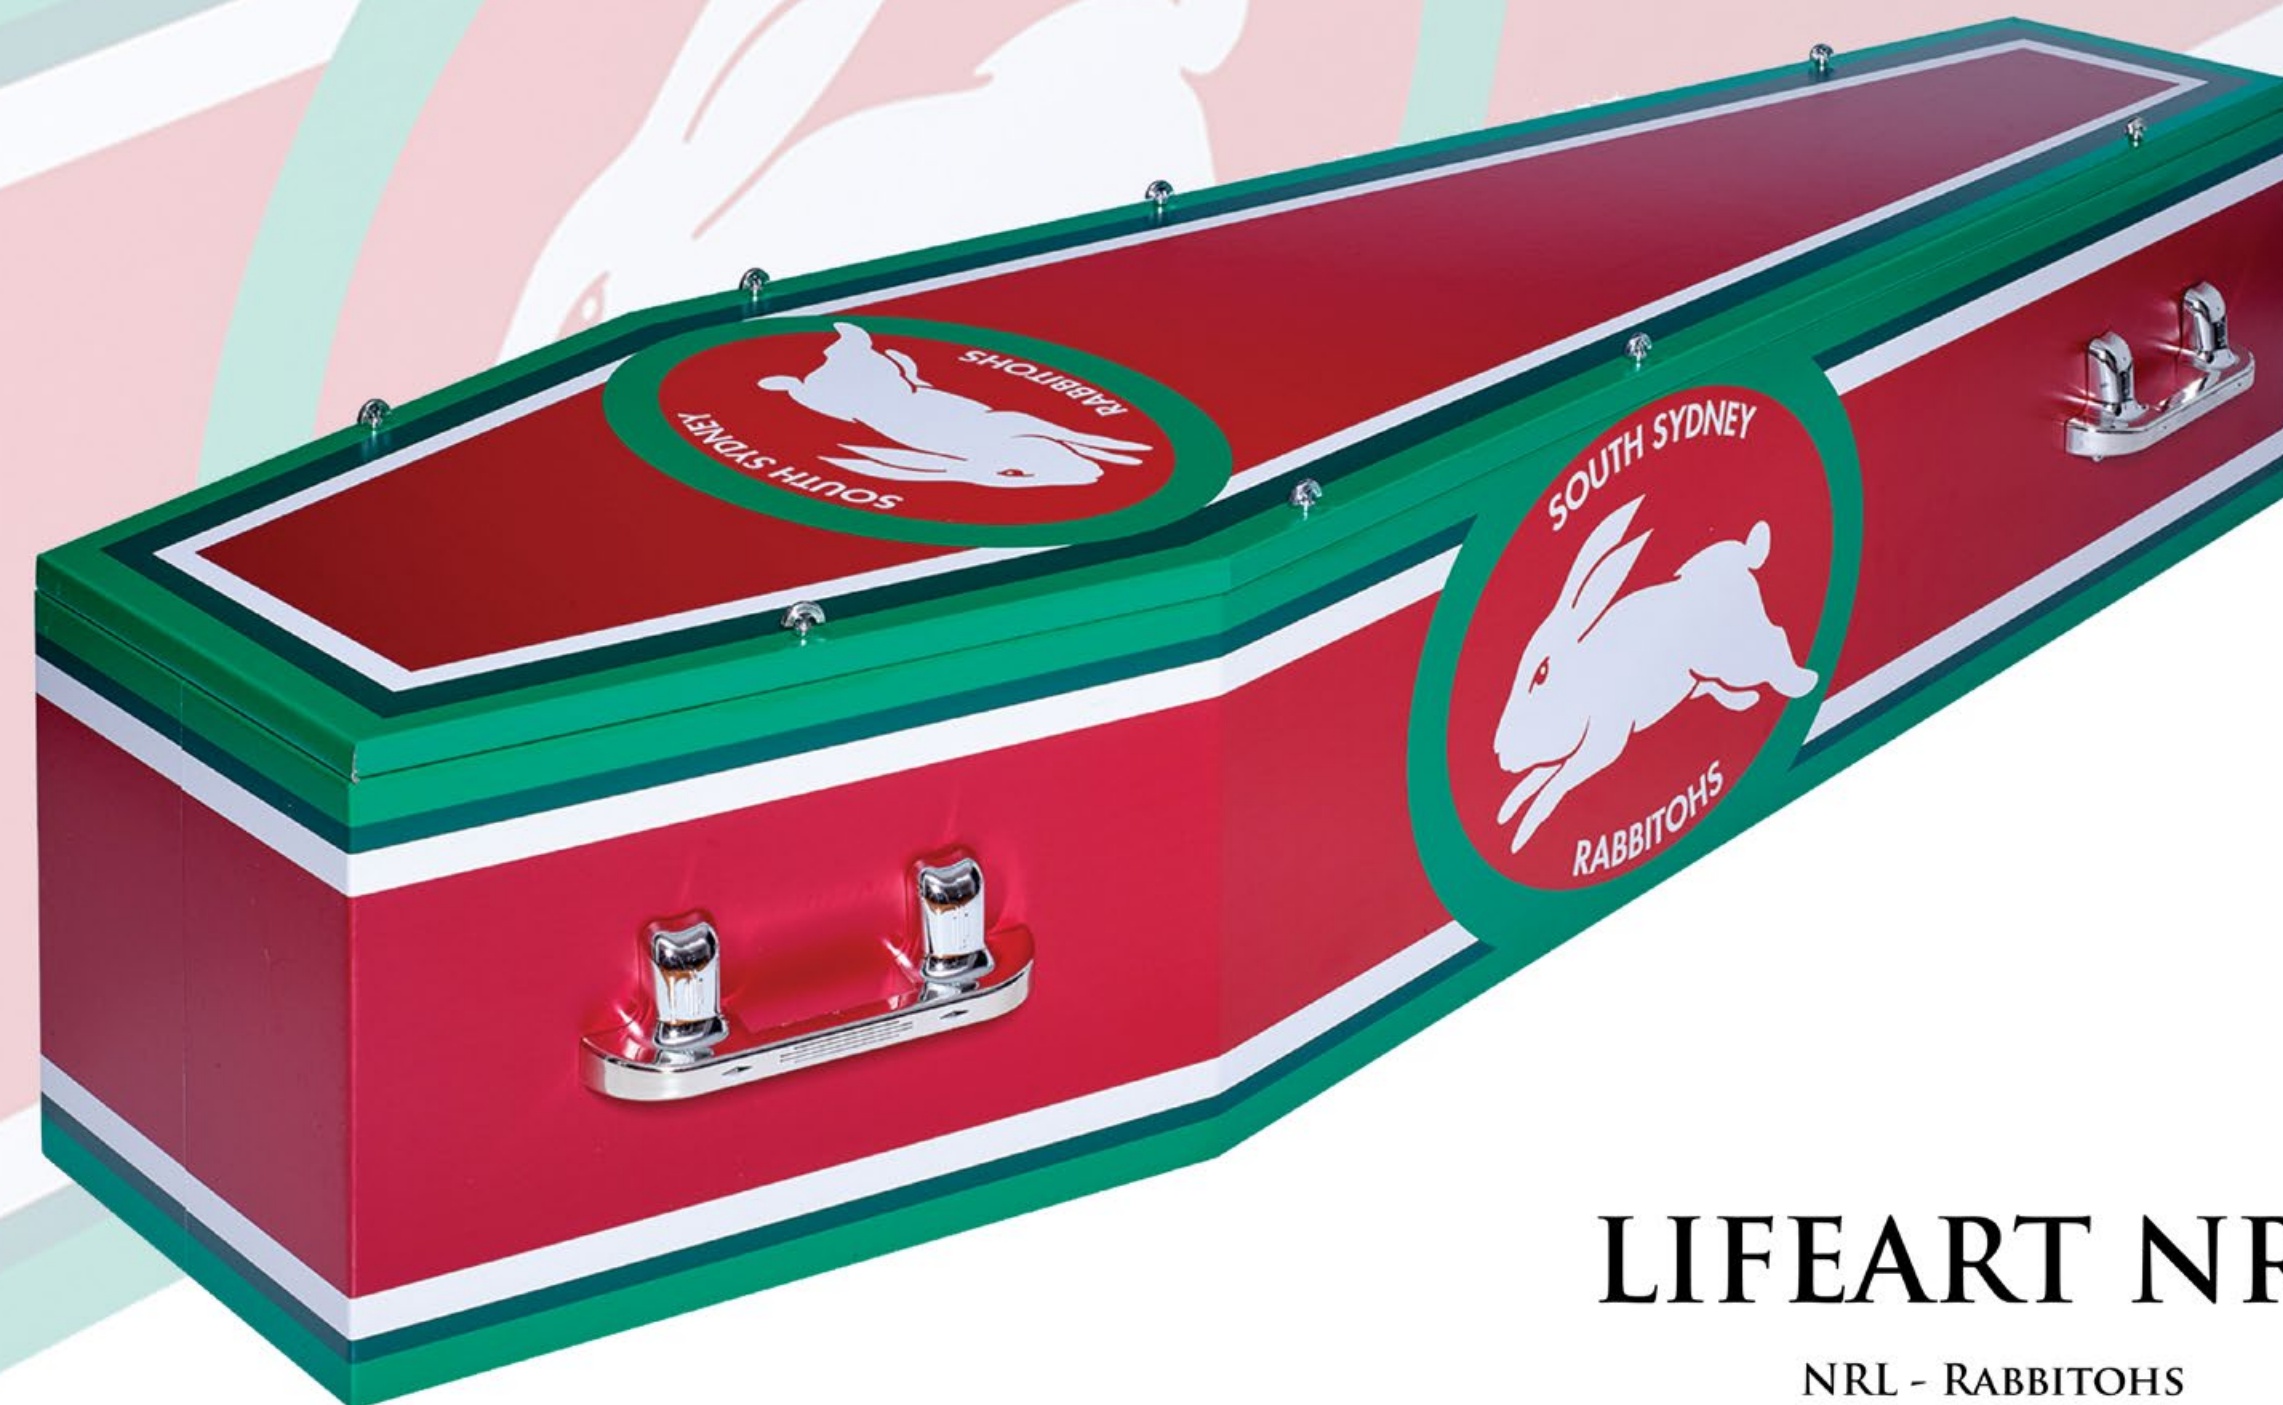

Material: Solid Cedar Timber
Interior: Rucked Satin

\$3000

TASMANIAN BLACKWOOD

Material: Solid Cedar Timber
Interior: Rucked Satin

\$3000

WYNDHAM

Material: Solid Timber Octagonal
Interior: Rucked Satin

\$3300

CARRINGTON

Material: Solid Cedar Timber
Interior: Rucked Satin

\$3500

LIFEART NRL

NRL - KNIGHTS

LIFEART NRL

NRL - RABBITOHS

LIFEART NRL