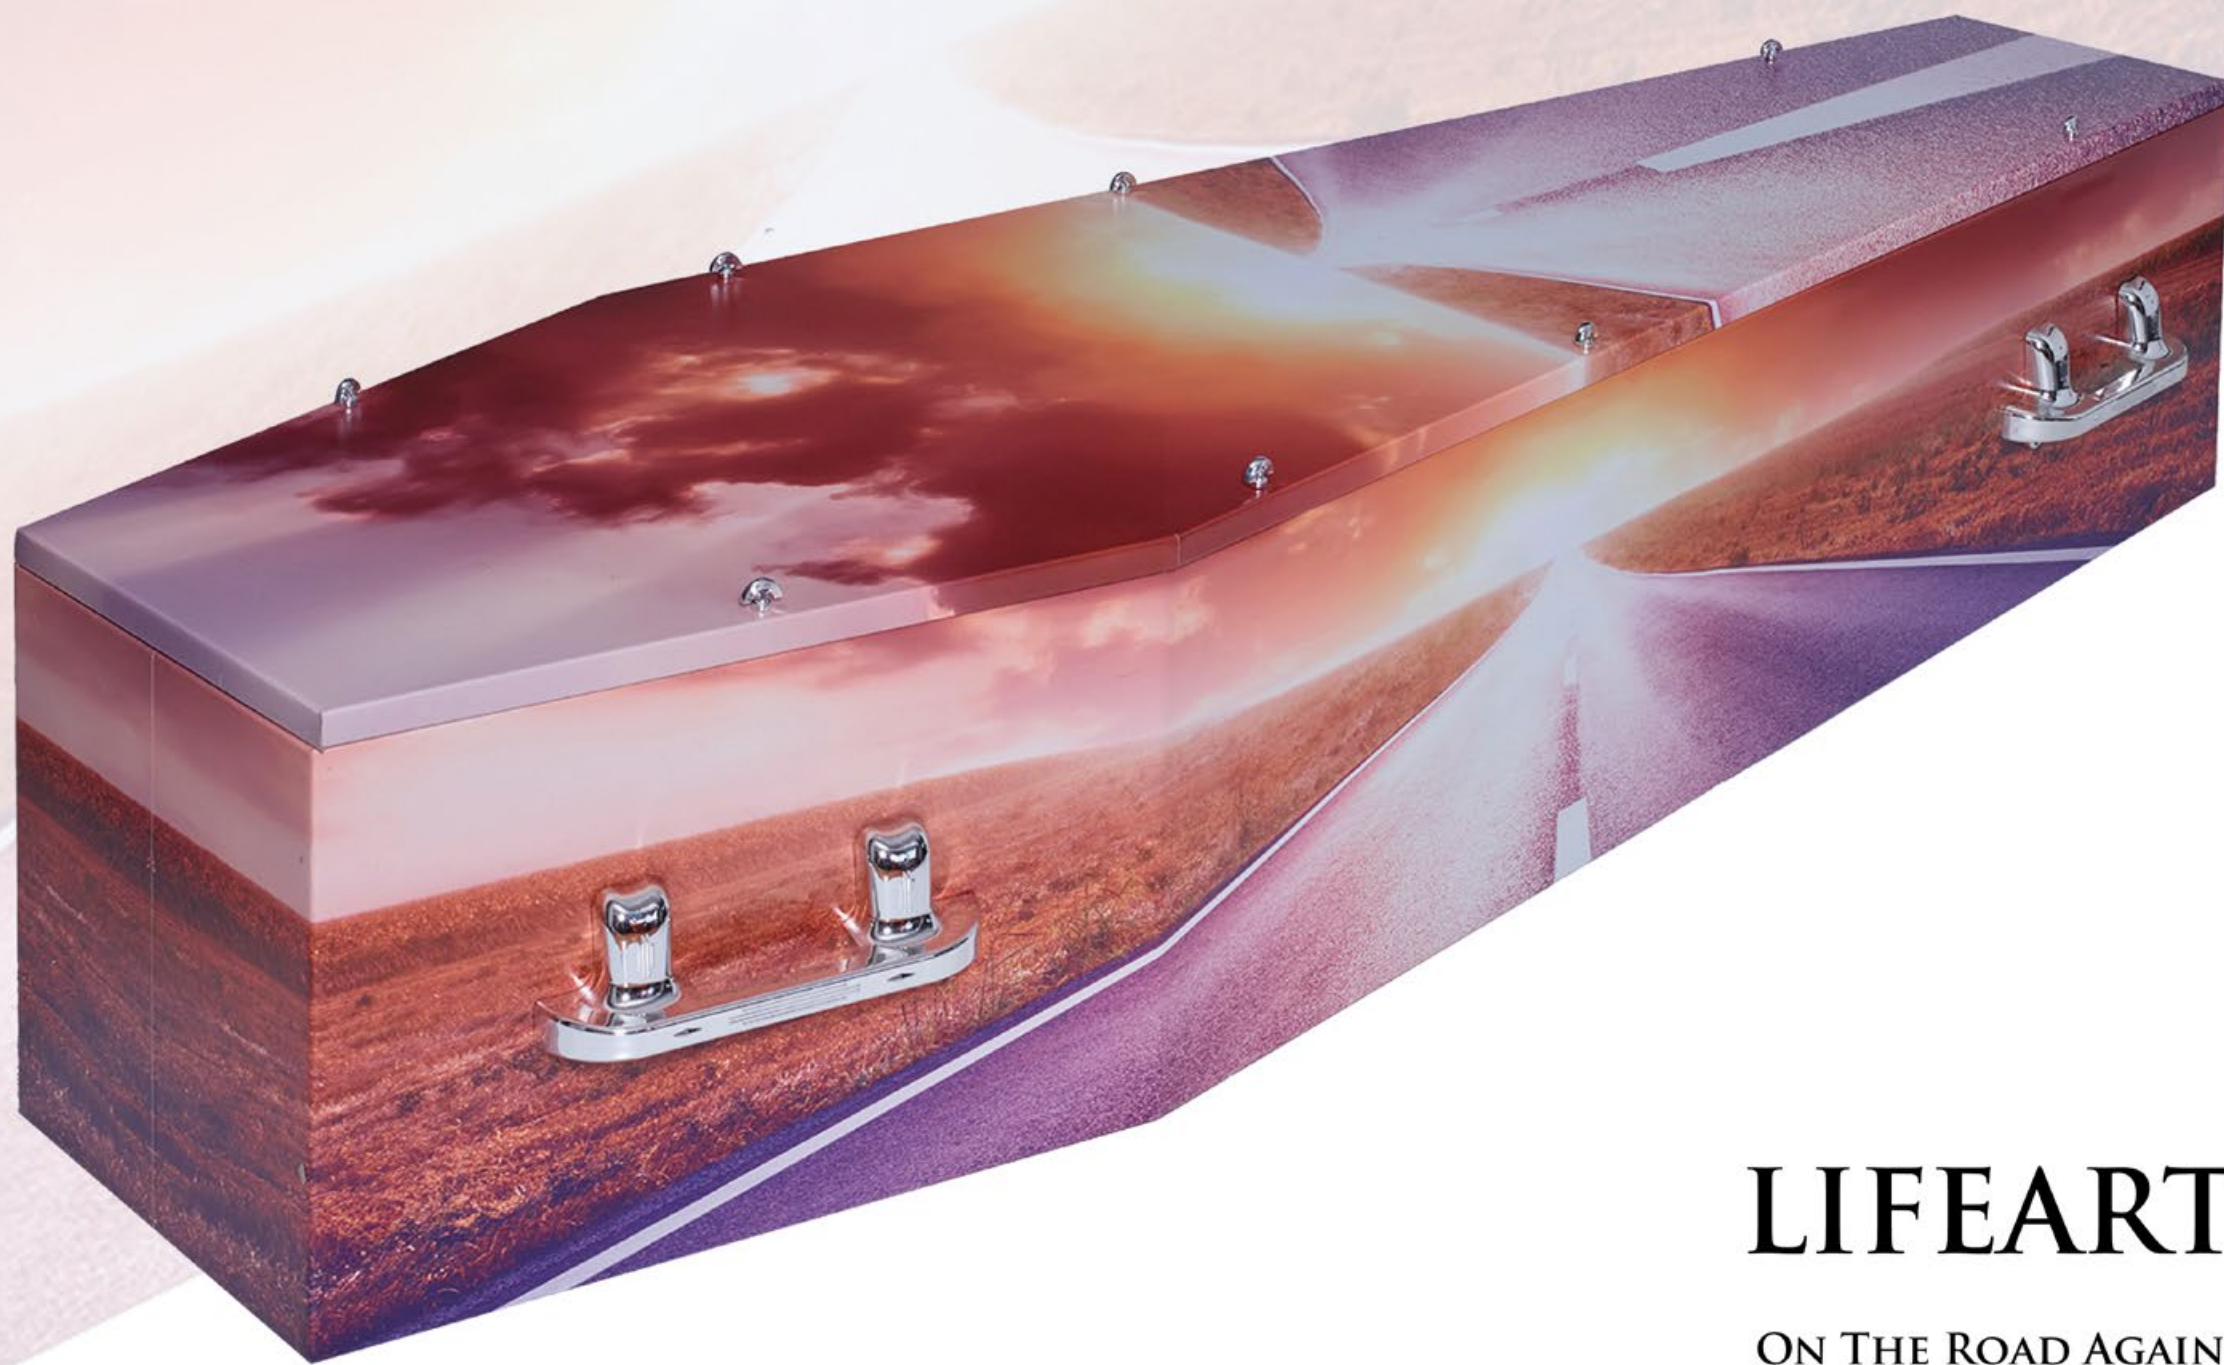

NRL - EELS

LIFEART NRL

NRL - SHARKS

LIFEART

Material: Cardboard
Interior: Plisse

\$1600

LIFEART
STATELY TREE

LIFEART
ENDLESS WAVE