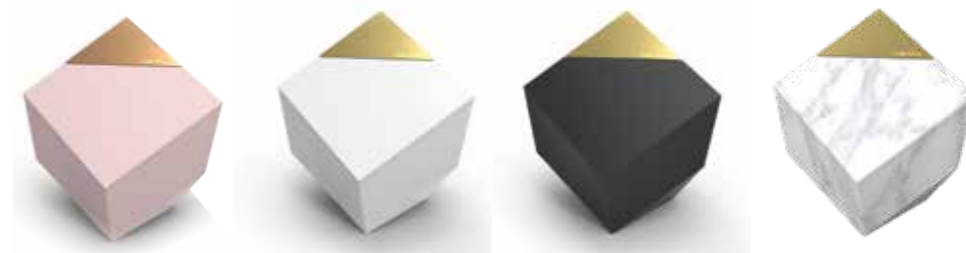

Classic Series (Brass)

Available in pewter only

Keepsake:	71mm	\$40
Large:	262mm	\$295

LoveUrn Star Series (Brass) 

Available in: silver, and gold

One size:	89mm	\$150
-----------	------	-------

ModUrn Lux Top (ABS Plastic)

Together with innovative design and technology, families can store and share a loved one's life story, today and for future generations. Available in: blush/gold, white/gold, black/gold, and marble/gold.