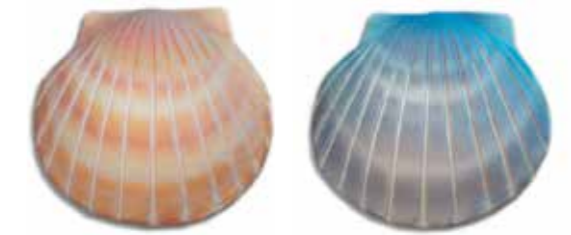

#Please note, keepsake may not fit all ash

Biodegradable urns

Engravable Nameplate (Alloy)

Available in: golden, and silvertone

Keepsake: 66mm \$50

Please note, this does not hold ash.

NatureUrn (Biopolymer)

This 100% plant-based biopolymer urn is engineered to fully biodegrade within seven to nine years once placed in soil.

Large: 229mm \$145

EarthUrn (Paper)

Hand crafted from biodegradable paper. When placed in the water it will briefly float then sink. Available in: pearl and aqua blossom

Mini: 76mm \$115

Large: 254mm \$225

Shell Urn (Paper)

Hand crafted from biodegradable paper. When placed in the water it will briefly float then sink. Available in: sand, and aqua

Large: 406mm \$595

Scattering Tube (Paper)

Available in: ocean sunset^, dove^, silver linings^, roses, forest, the 19th hole, and butterfly

Mini: 76mm \$55

Medium^: 74mm \$80

Large: 251mm \$100

^medium only available in ocean sunset, dove, and silver linings